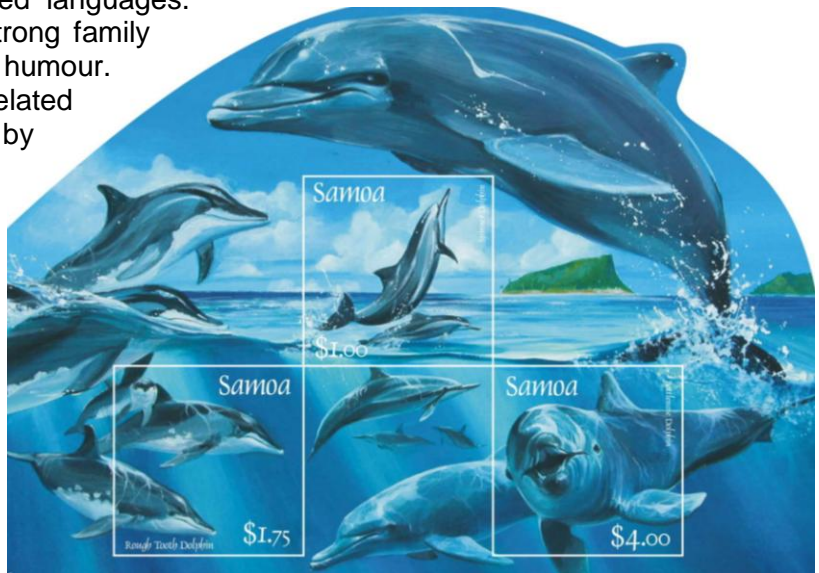

They also suckle their young, form strong family bonds and exhibit a strong sense of humour.

These warm-blooded mammals are related to porpoises but are distinguished by beak and teeth identification.

The three dolphins chosen to represent this species are all found around Samoa and are a spectacular sight for locals and tourists alike.

They are:

\$1.00 stamp: the Spinner Dolphin - *Stenella longirostris*

\$1.75 stamp: the Rough toothed Dolphin – *Steno bredanensis*

\$4.00 stamp: the Bottlenose Dolphin *Tursiops truncatus*

Collectors Notes:

Designer: Rick Youmans, Sydney, Australia
 Printer: Wyatt & Wilson, Christchurch, New Zealand
 Process: Offset Lithography
 Perforation Gauge: 13.2 x 13.2
 Stamp Size: 35 mm x 35.00 mm
 Miniature sheet size: 155mm x 110mm
 Paper: 104gsm, gummed stamp paper
 Denominations: \$1.00, \$1.75 and \$4.00
 Period of Sale: 21 April 2005, for a period of two years.