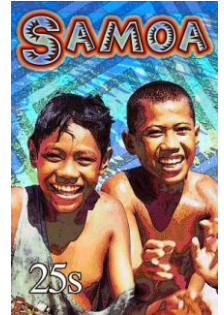

**NEW
DEFINITIVE ISSUE**

FACES of SAMOA

Robert Louis Stevenson described the Polynesians as “God’s best, at least God’s sweetest work”. Samoa is said to be the “Cradle of Polynesia” and is a traditional society with a distinctive Polynesian cultural heritage. Its attraction however extends beyond its natural beauty of unspoilt sandy beaches, waterfalls and rugged forested mountains to its most important treasure of all – its people. Samoans respect the extended family and Matai or family head system and it is within this culture of fa’a Samoa – the Samoan way, that the people embrace their culture and share their happiness and friendship in a manner that is very noticeable to the visitor. Traditionally visitors, even strangers are made welcome – a national characteristic that ensures visitors are received with open arms.