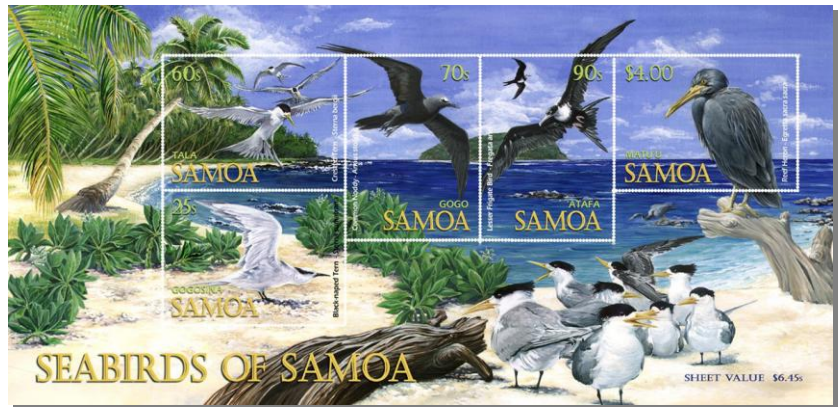

60 sene stamp - Crested Tern *Sterna bergii* – the Tala is a colonial breeder and is widespread and a common species. A large bird, this tern dives for fish over shallow coastal waters or lagoons. The hind crown and nape feathers enlarge as a shaggy crest when the bird is alarmed or excited.

70 sene stamp – Common Noddy *Anous stolidus* – Growing to 40cm, the Noddy is a dark tern with a prominent white cap. It usually breeds on offshore islands and is widespread throughout the tropical Pacific. It feeds on small fish, squid and cuttlefish and ventures out to sea in groups. It is known in Samoa as Gogo.

90 sene stamp – Lesser Frigate Bird *Fregata aerial* – although growing to 80cm in length, this is the smallest species in the family. They feed on flying fish and baby turtles, but are best known for their piracy tactics where they rob other birds effectively. Their plumage is not waterproof and therefore they cannot dive for food. The Atafa as it is known is a colonial breeder on offshore islands.

$4.00 stamp – Reef Heron *Egretta sacra sacra* – known locally as Matu'u, this heron can be found in one of three colour phases with grey predominating in Samoa. Feeding on fish, crustacea and molluscs, the bird builds untidy nests in trees or rock ledges, lays 2-4 eggs and stands around 50cm.

Collectors Notes:

Designer: Karen Odiam, Brisbane, Australia
Printer: Wyatt & Wilson, Christchurch, New Zealand
Process: Offset Lithography
Perforation Gauge: 13 x 2cms
Stamp Size: 42.27mm x 30.23mm, 3 horizontal, 2 vertical
Miniature Sheet size: 80mm x 175mm
Paper: 104gsm, gummed stamp paper
Denominations: 25s, 60s, 70s, 90s, and $4.00
Period of Sale: 16 June, 2004, for a period of one year.

For further information

Please contact:

**Tupe Ualolo Nun Yan,
Chief Executive Officer
SamoaPost Limited
Tel. + 685 27640,
Fax + 685 27643
E mail
tupe.ualolo@samoapost.ws**

ORDER FORM FOR CASUAL ORDERS OR ADDITIONAL ORDERS FOR STANDING ORDER CUSTOMERS

ITEM	PRICE (Tala)	No.	TOTAL
5 stamp set	6.45		
Set CTO	6.45		
Mini sheet	6.45		
Set on First Day Cover	7.45		
MS on cover	7.45		
Reg.Post + Ins			
TOTAL			

Name:..... Phone / Fax.....

Address..... Email.....

..... Signed.....

TICK METHOD OF PAYMENT

- Bank Draft payable to SamoaTel ☐
- Postal Order payable to SamoaTel ☐
- Credit card – Visa or Mastercard – Please enter number and expiry date on back of this form. ☐
- Debit my Standing Order account ☐